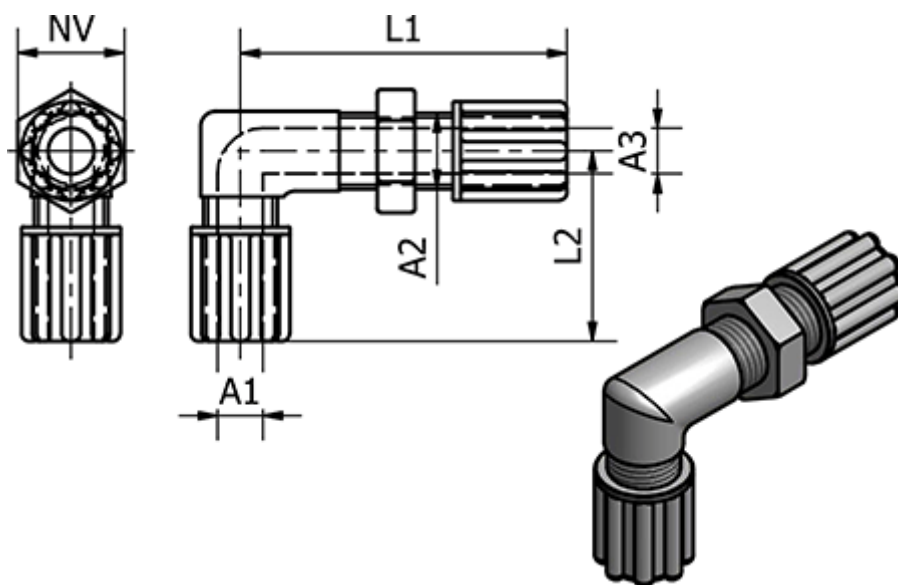

Article number: 58614044

Description: Push-on 140.44, Ø9/12, Ø9/12 - M18x1,5
Angle Bulkhead

Measures

Ext. Hose Diameter A1	= 9/12
Ext. Hose Diameter A3	= 9/12
L1	= 64
L2	= 37
NV	= 24
Thread A2	= M18x1,5